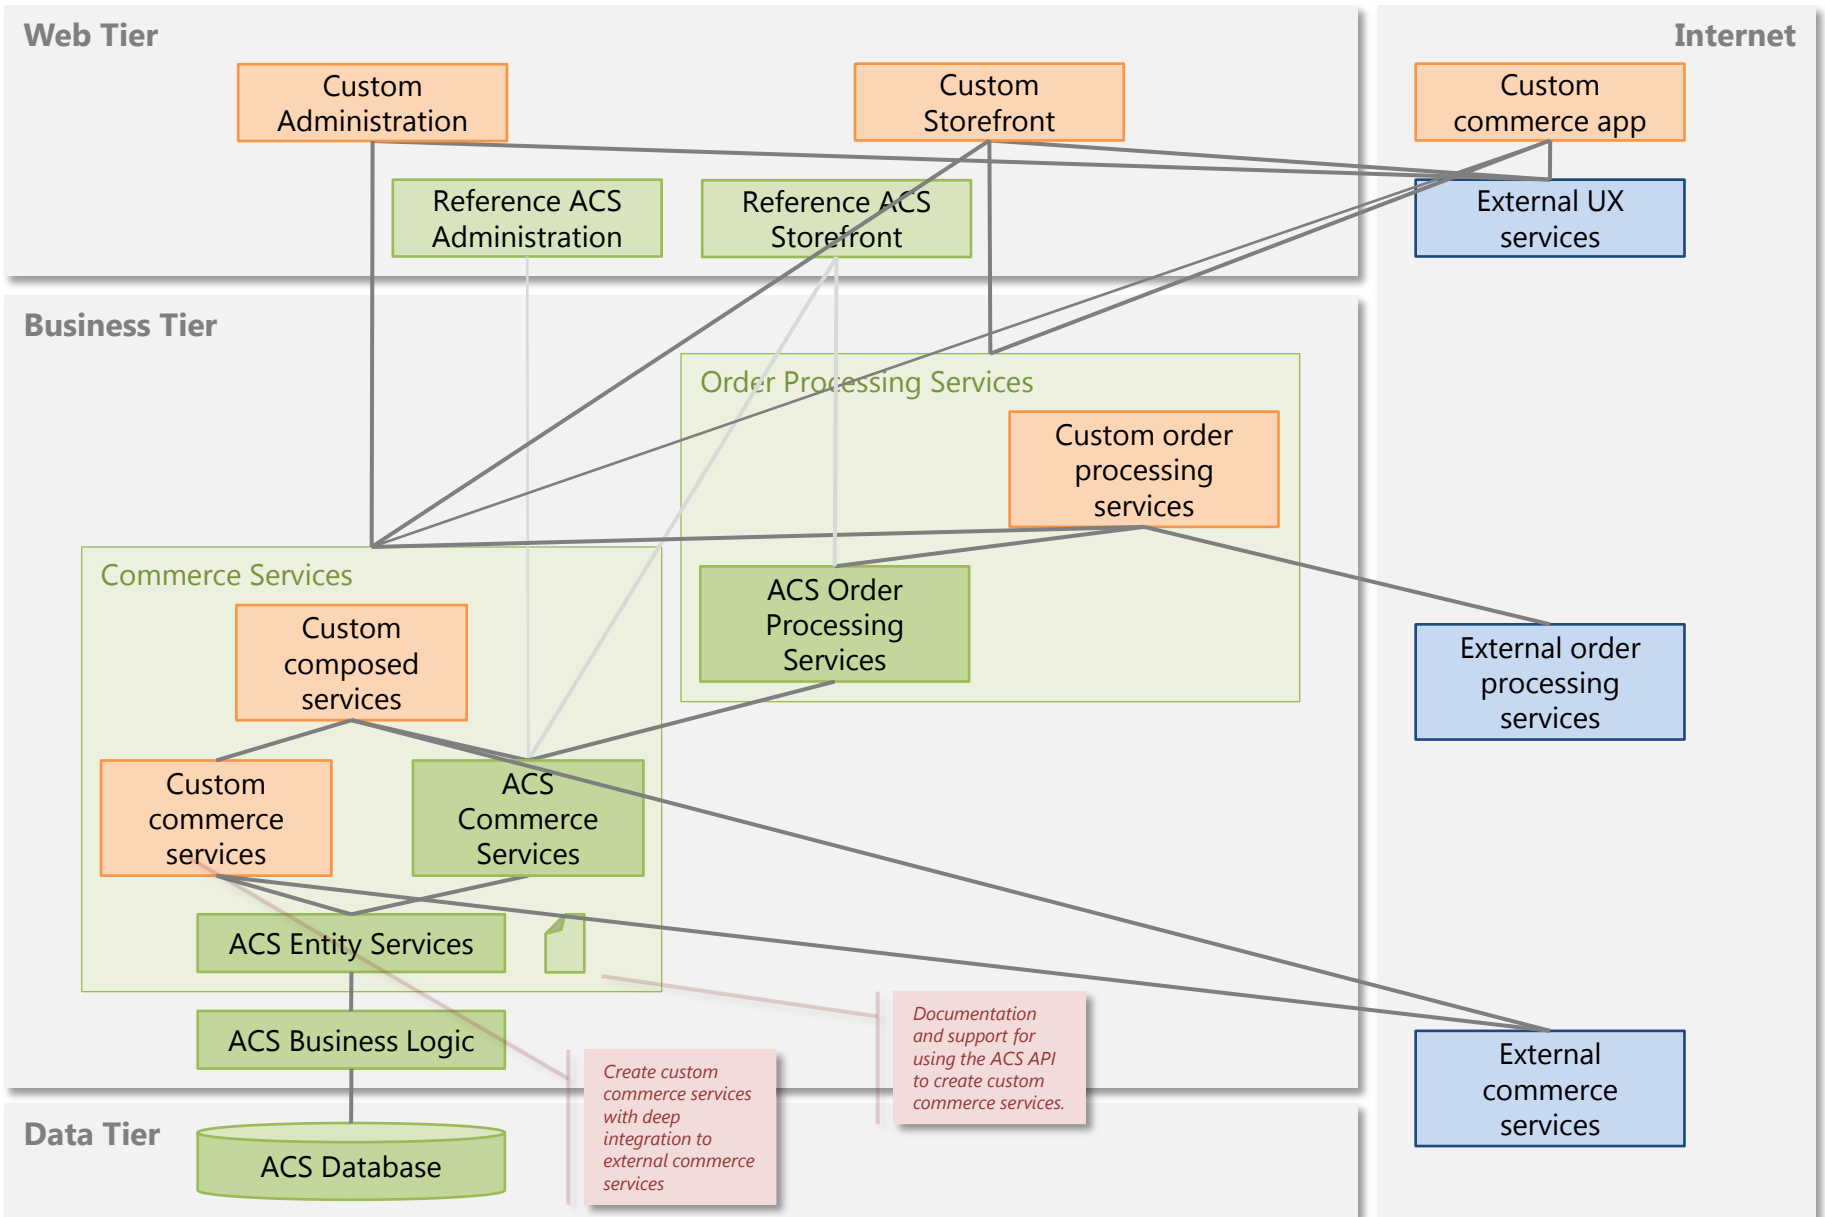

ACS Enterprise Integration

Customized commerce services