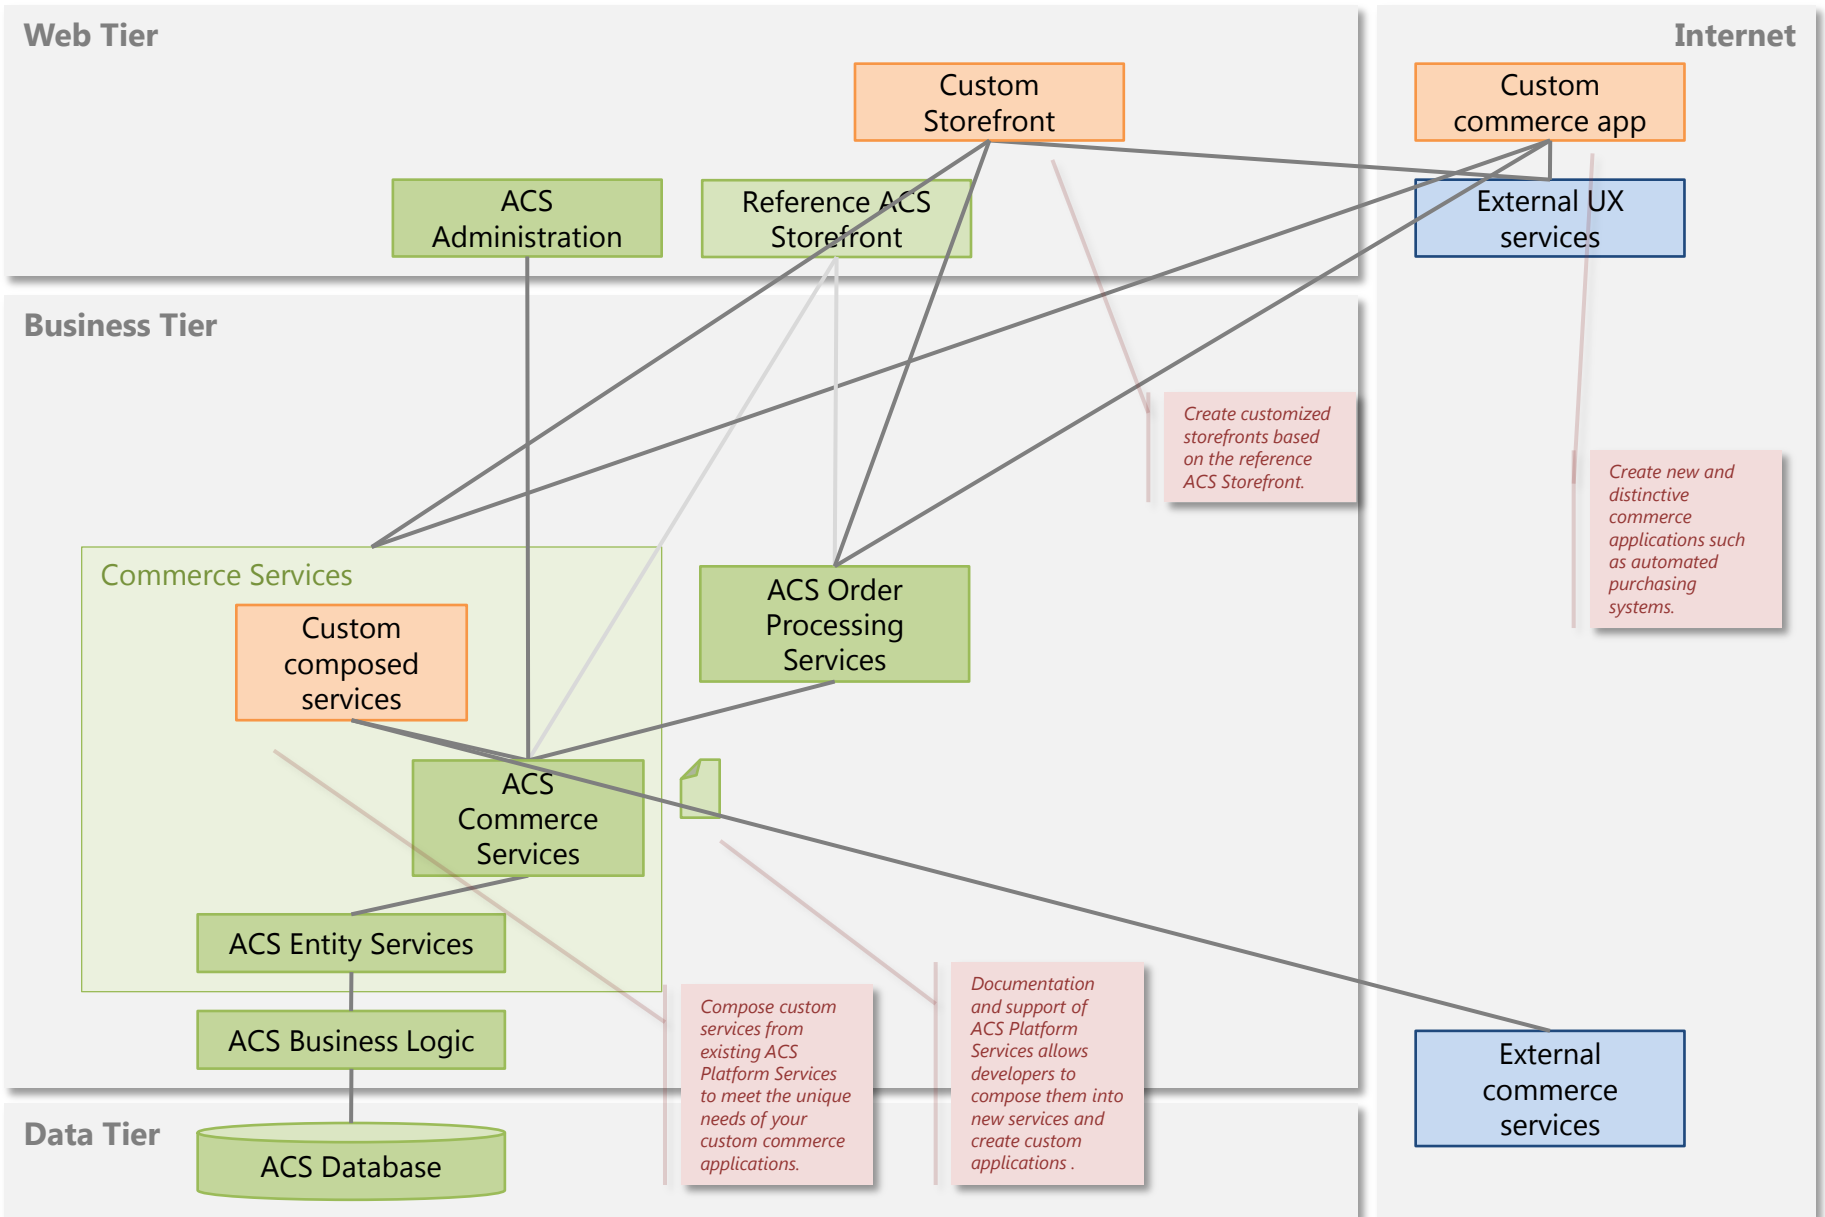

Aivea Commerce Server Integration Architecture

sales@aivea.com

1-800-779-7506

www.aiveacommerceserver.com

ACS Integration Architecture

- Different editions of Aivea Commerce Server lets customers choose the right degree of **extensibility** and **integration** with other systems that they need, offered at an affordable price
- Consistency across the editions lets customers **upgrade within the product line** as their needs evolve

Simple Integration

Turnkey storefront and administration (On-Premise SMB / Hosted Editions)

- ACS component
- Custom extension
- External services

Advanced Integration

Custom commerce application extensions