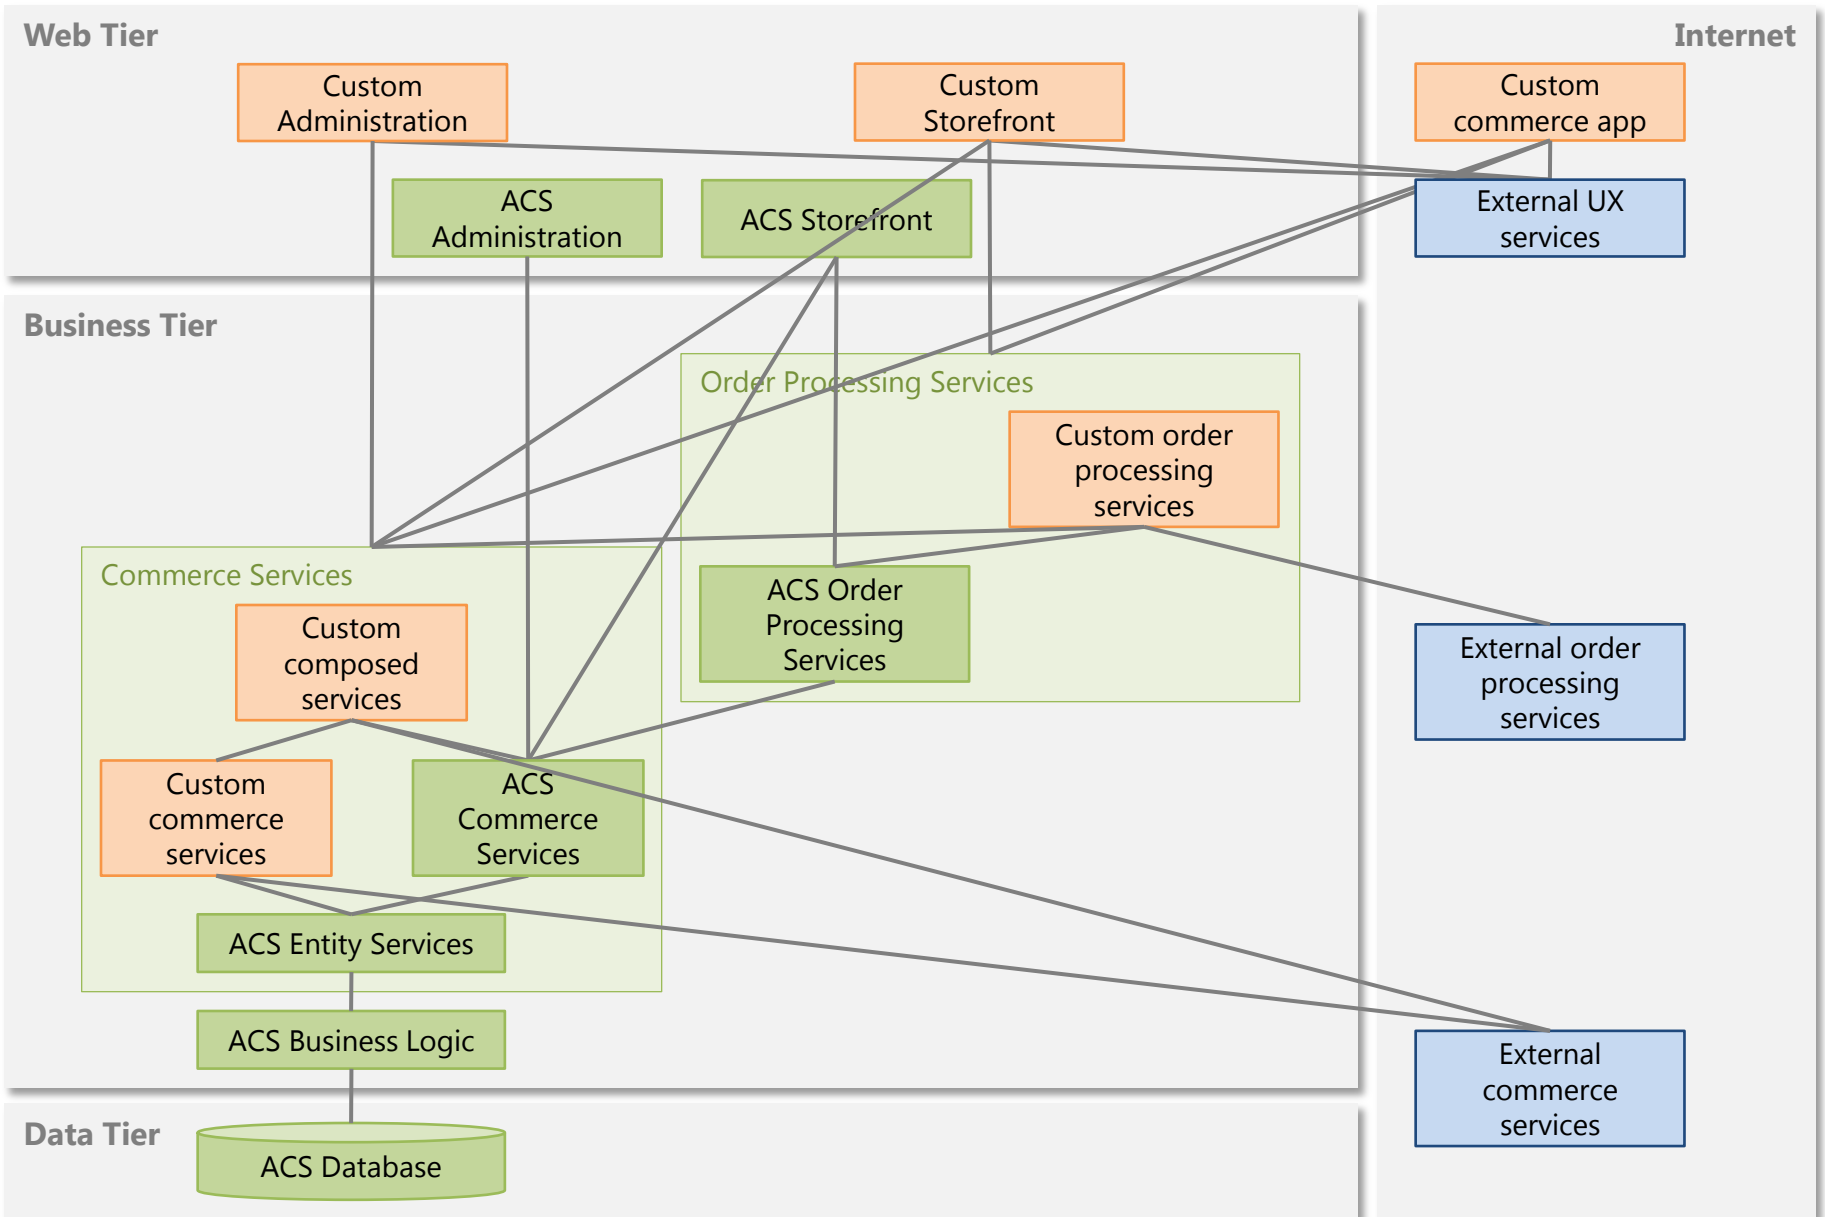

Simple Integration

Turnkey storefront and administration (On-Premise SMB / Hosted Editions)

- ACS component
- Custom extension
- External services

Advanced Integration

Custom commerce application extensions

ACS Custom Business Process Integration

Customized business process and administration

ACS Enterprise Integration

Customized commerce services

ACS — All Editions

Complete architecture

sales@aivea.com

1-800-779-7506