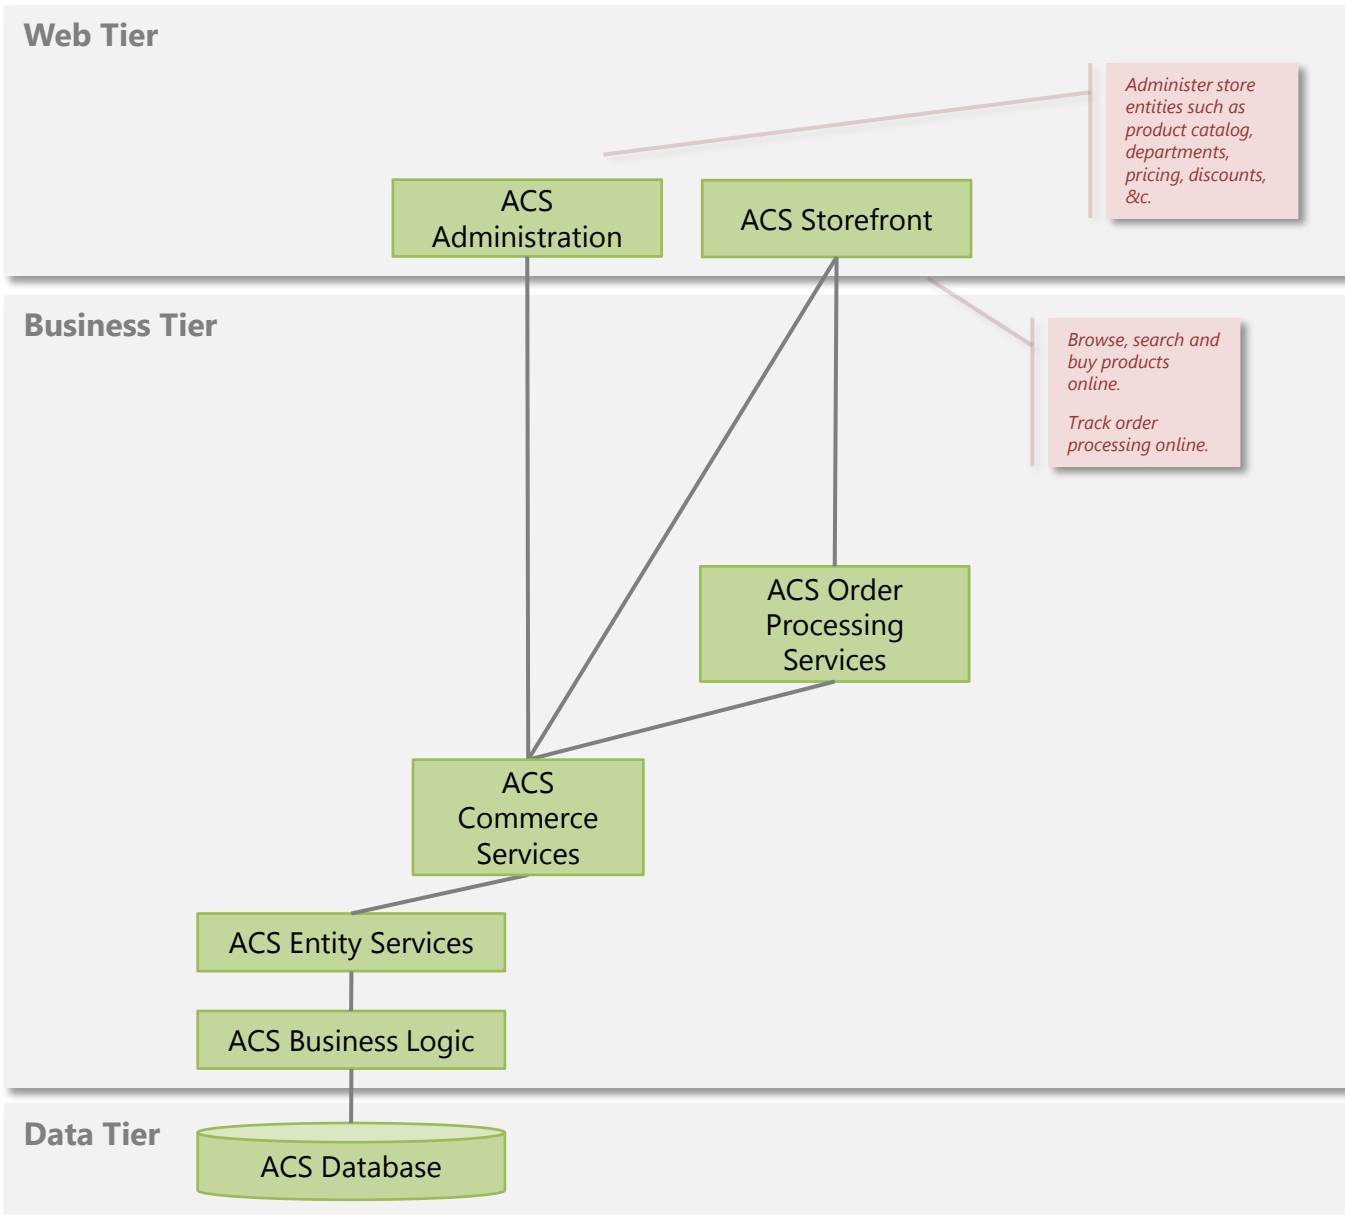

Aivea Commerce Server Integration Architecture

sales@aivea.com

1-800-779-7506

www.aiveacommerceserver.com

ACS Integration Architecture

- Different editions of Aivea Commerce Server lets customers choose the right degree of **extensibility** and **integration** with other systems that they need, offered at an affordable price
- Consistency across the editions lets customers **upgrade within the product line** as their needs evolve

Simple Integration

Turnkey storefront and administration (On-Premise SMB / Hosted Editions)

- ACS component
- Custom extension
- External services

Advanced Integration

Custom commerce application extensions