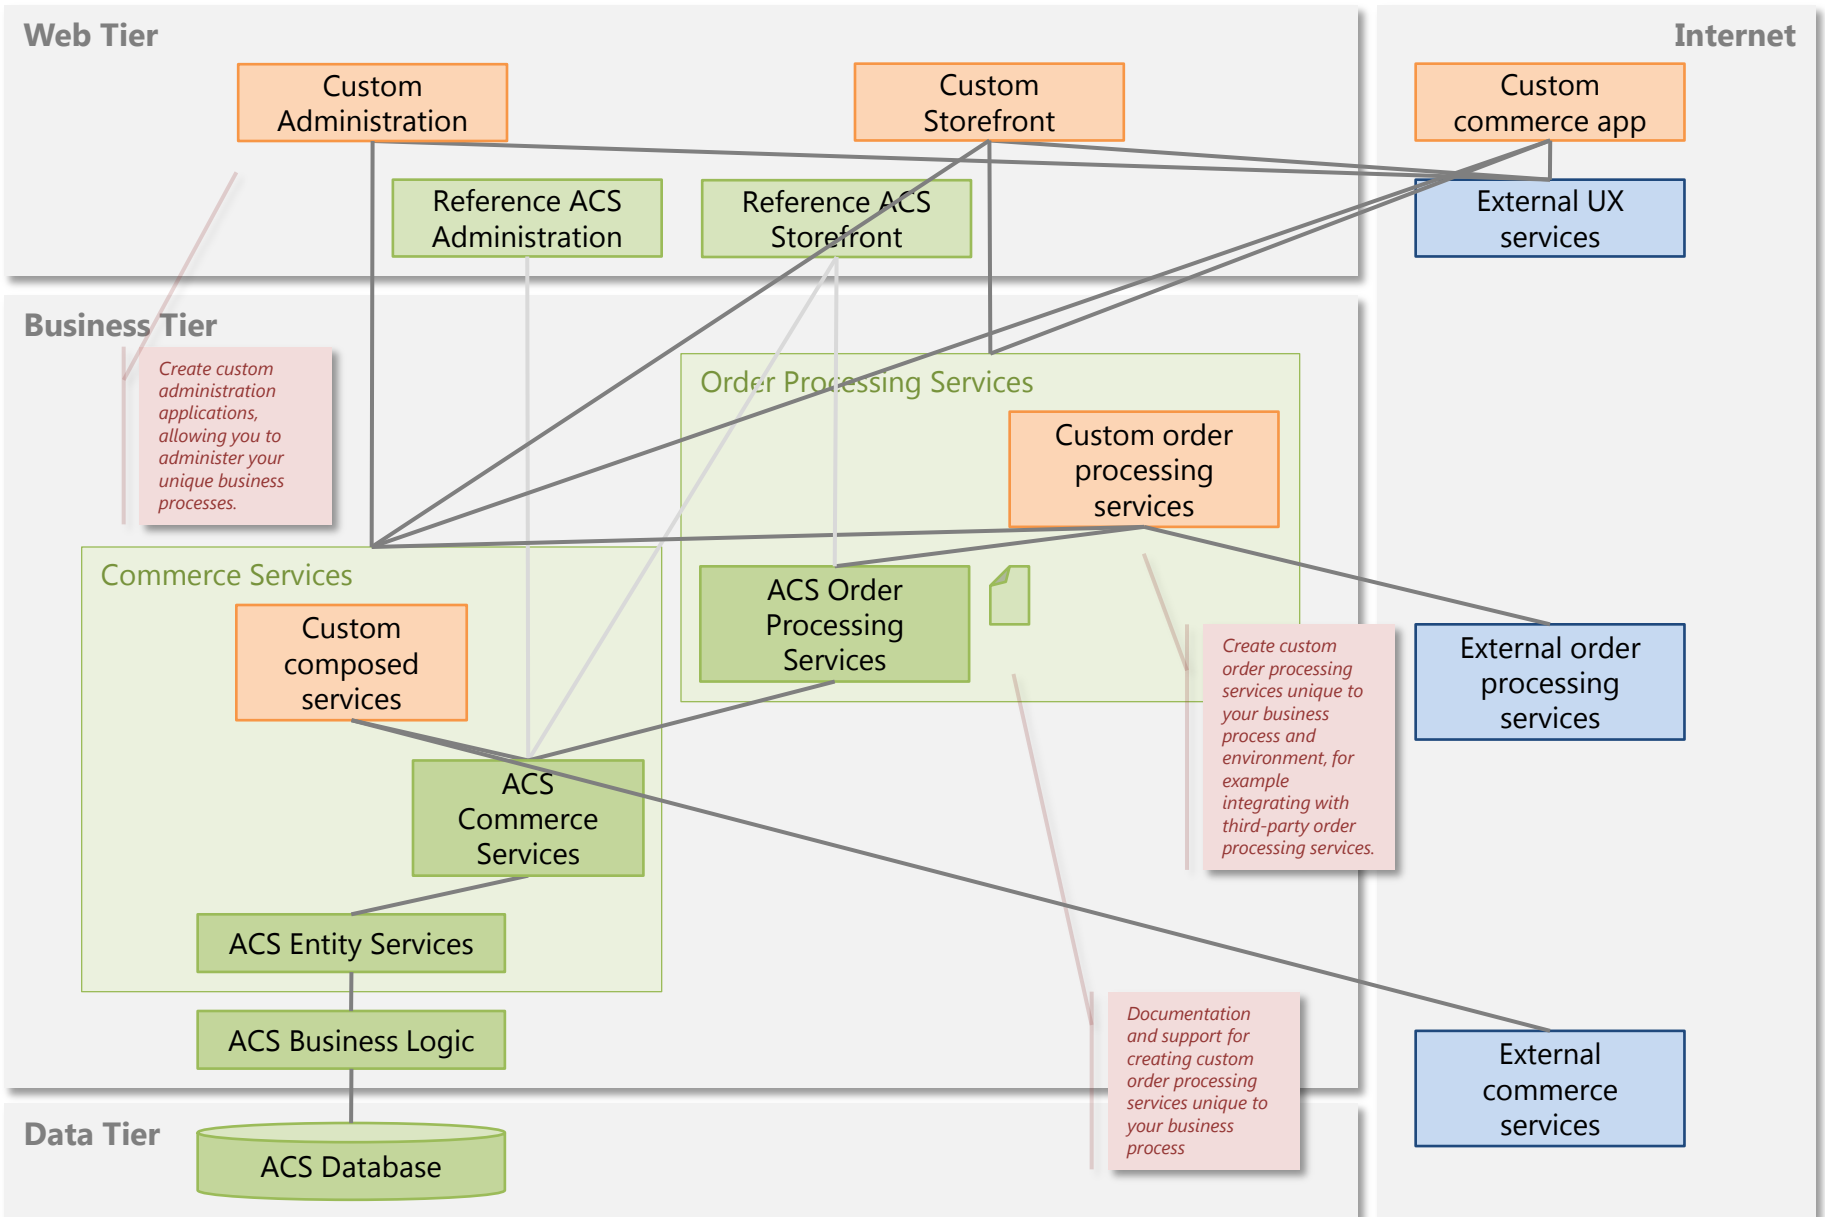

ACS Custom Business Process Integration

Customized business process and administration